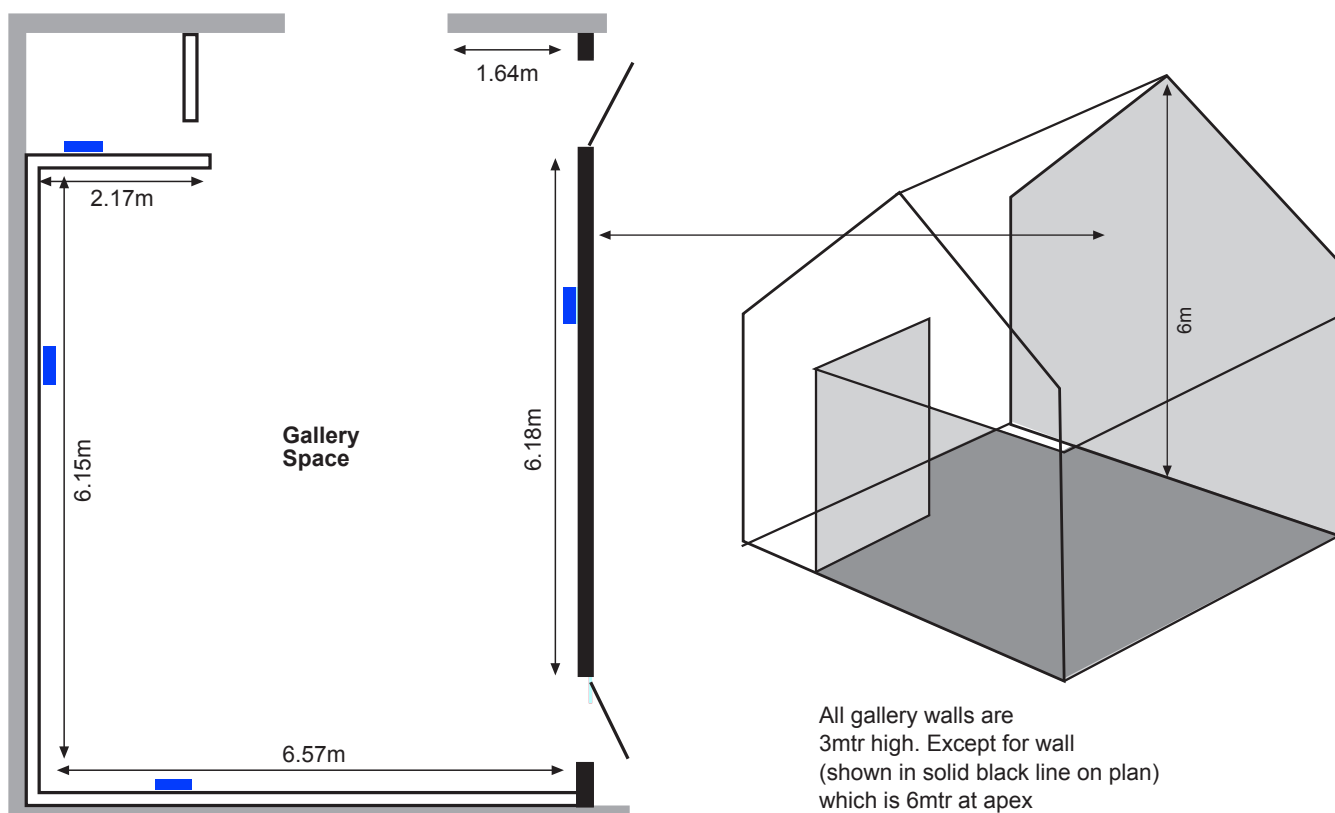

HIVE GALLERY

Exhibition Space

■ low level powerpoint

PATRICK MURPHY

Telephone: 07958 367808
Email: info@hivegallery.co.uk
Web: www.hivegallery.co.uk

HIVE GALLERY

CB:HIVE
Elsecar Heritage Centre
Wath Road
Elsecar
Barnsley
S74 8HJ